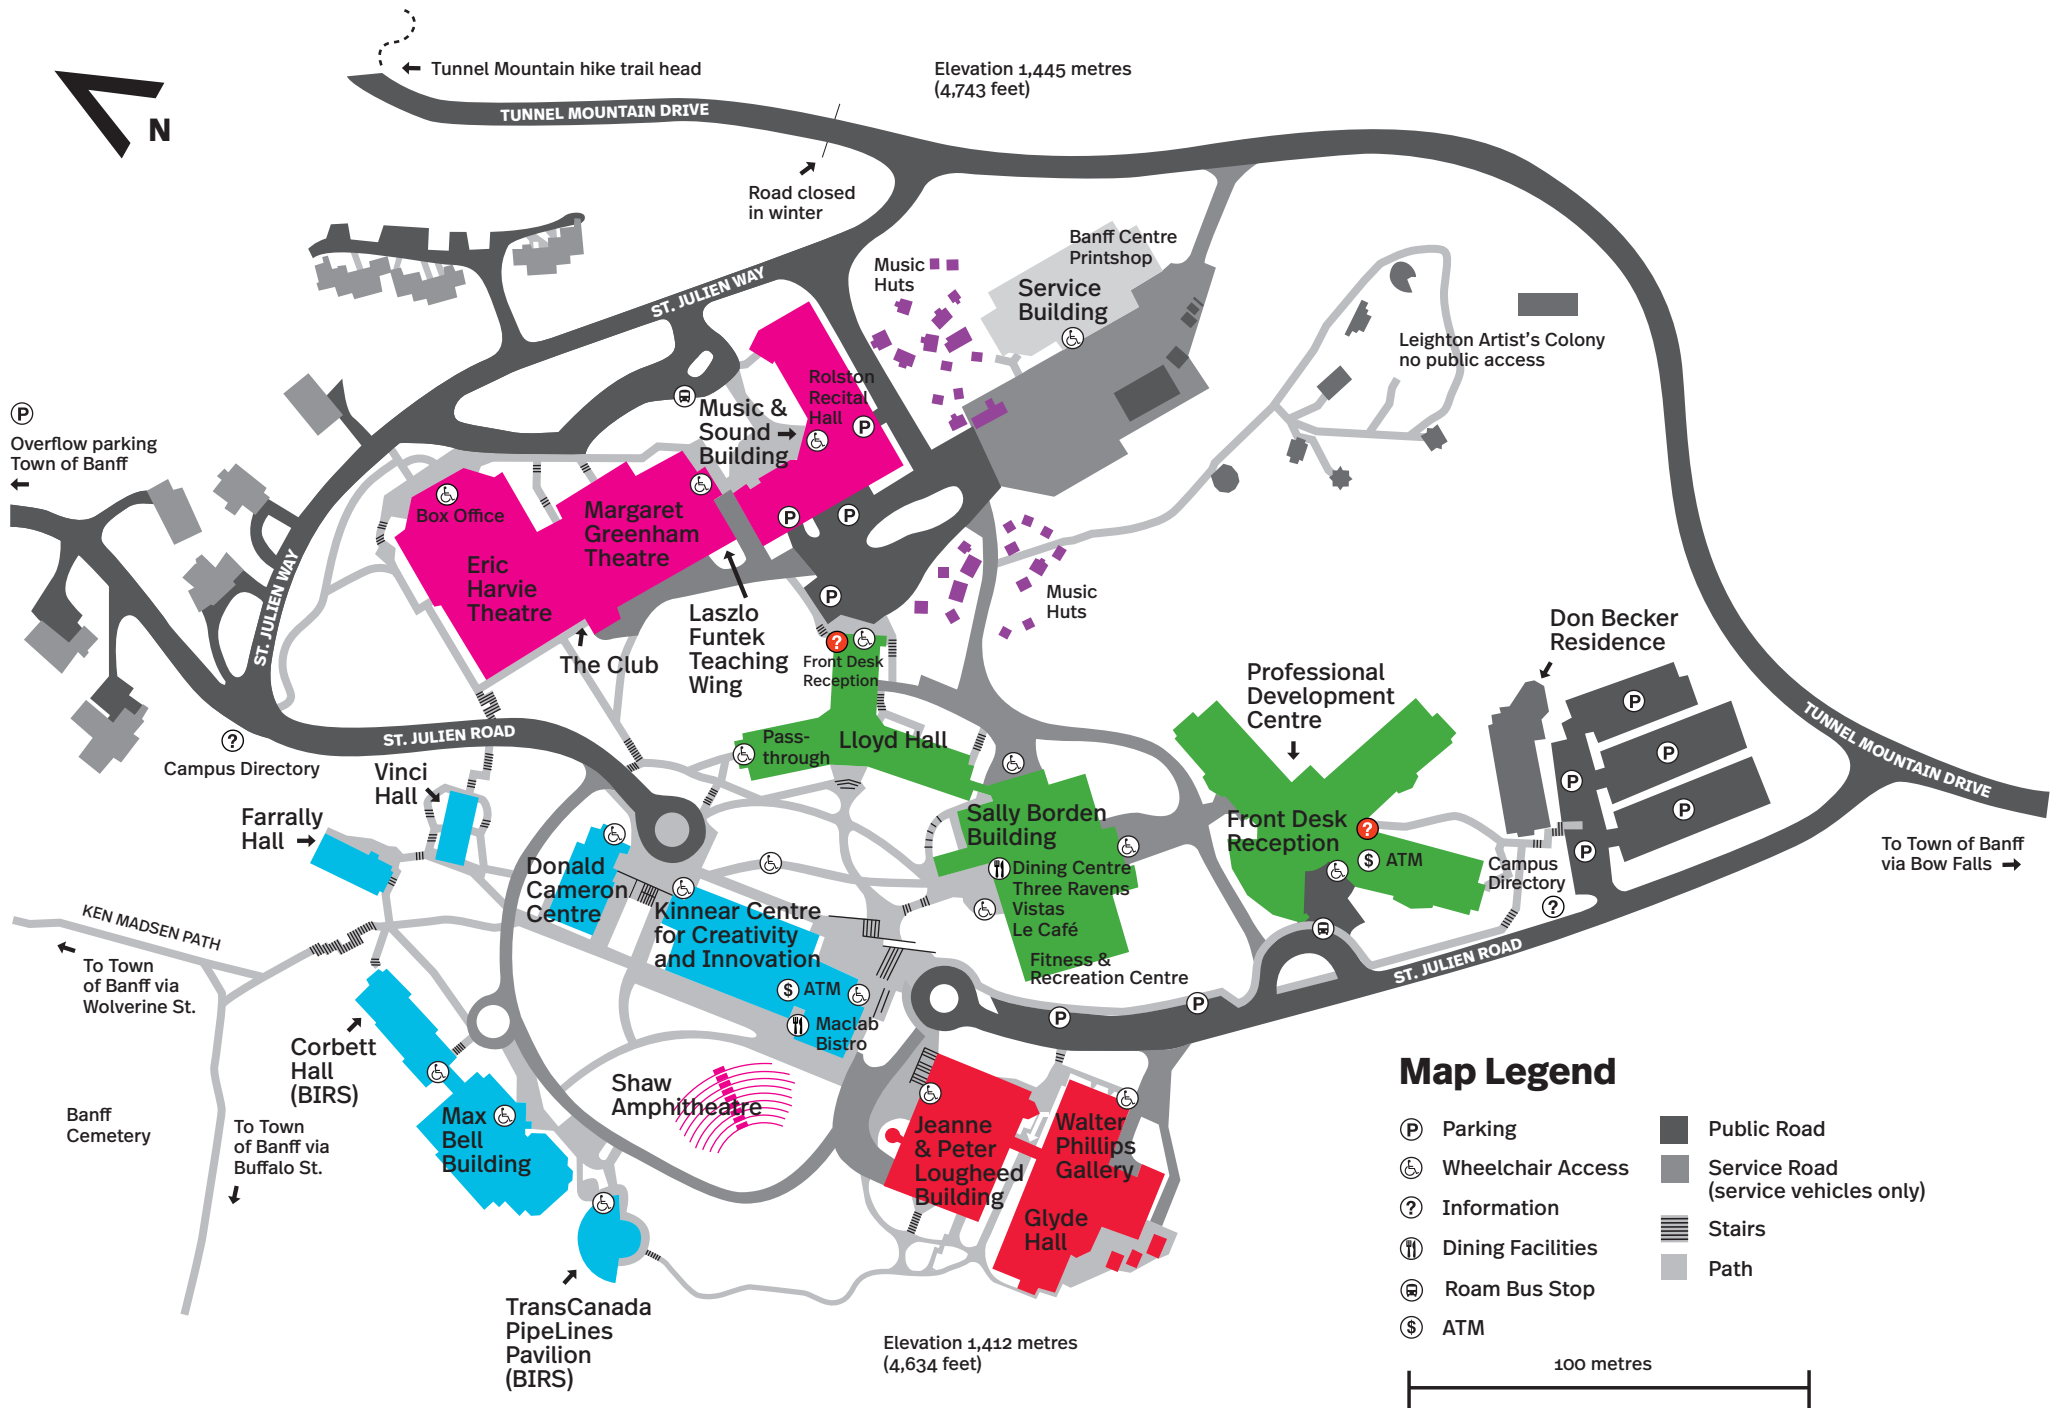

# BANFF

CENTRE FOR ARTS AND CREATIVITY

## Map Legend

- P Parking
- ♿ Wheelchair Access
- ? Information
- 🍴 Dining Facilities
- 🚍 Roam Bus Stop
- \$ ATM
- Public Road
- Service Road (service vehicles only)
- Stairs
- Path

100 metres